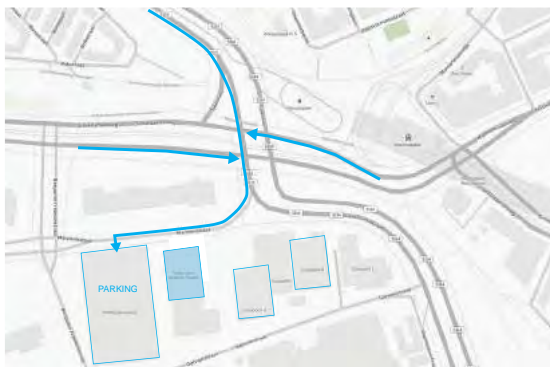

BARGE MASTER

VISITOR DIRECTIONS

Rotterdam Science Tower
Marconistraat 16
Barge Master
14th floor
3029 AK Rotterdam
+31 (0)10 409 00 60

— The parking garage is accessible via the Tjalklaan and the Marconistraat (do not take the Schiedamse weg!).

— The Europoint parking garage is situated directly next to the Science Tower.

— Enter the entrance which says “Rotterdam Science Tower”.

— Please ring the bell at the parking entrance gate and give your name.

- **ENTRANCE OF ROTTERDAM SCIENCE TOWER**
Take the side entrance to the building from the parking garage.

- In the lobby you will find a sign with directions to TWD/Barge Master on the **13th floor**.

- Take the elevator to the 13th floor.
You can register at the reception on the 13th floor. Barge Master is located on the **14th floor**.

— COMING FROM THE HAGUE

- Take the A13 in the direction of Delft/Rotterdam.
- Follow the A20 direction, Ring Rotterdam (West)/Centrum/Europoort/Hoek v Holland)
- Take exit 12 – Delfshaven.
- Go right onto Giessenplein/S114 (Tjalklaan).
- Follow the Tjalklaan until the end, go straight over the intersection with the traffic lights and tram rails.
- Just after the intersection, take the small exit to the right, the Marconi Towers will now be to your left.
- The parking garage is located directly after the third tower on your left. The sign above the parking garage entrance reads: Europoint Science Tower.