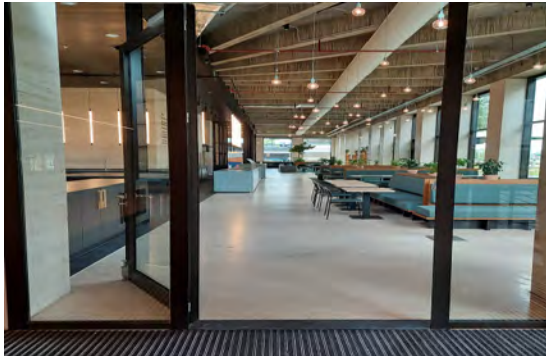

- In the lobby you will find a sign with directions to TWD/Barge Master on the **13th floor**.