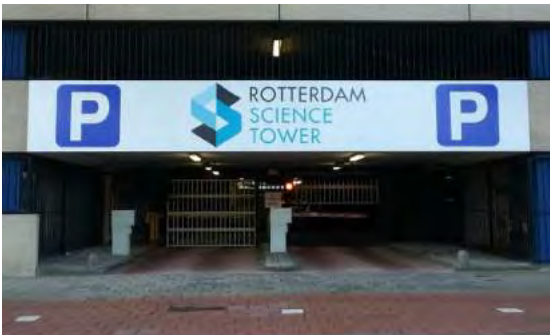

BARGE MASTER

VISITOR DIRECTIONS

Rotterdam Science Tower
Marconistraat 16
Barge Master
14th floor
3029 AK Rotterdam
+31 (0)10 409 00 60

— The parking garage is accessible via the Tjalklaan and the Marconistraat (do not take the Schiedamse weg!).

— The Europoint parking garage is situated directly next to the Science Tower.

— Enter the entrance which says “Rotterdam Science Tower”.

— Please ring the bell at the parking entrance gate and give your name.

- **ENTRANCE OF ROTTERDAM SCIENCE TOWER**
Take the side entrance to the building from the parking garage.

- In the lobby you will find a sign with directions to TWD/Barge Master on the **13th floor**.

- Take the elevator to the 13th floor.
You can register at the reception on the 13th floor. Barge Master is located on the **14th floor**.

— COMING FROM THE HAGUE

- Take the A13 in the direction of Delft/Rotterdam.
- Follow the A20 direction, Ring Rotterdam (West)/Centrum/Europoort/Hoek v Holland)
- Take exit 12 – Delfshaven.
- Go right onto Giessenplein/S114 (Tjalklaan).
- Follow the Tjalklaan until the end, go straight over the intersection with the traffic lights and tram rails.
- Just after the intersection, take the small exit to the right, the Marconi Towers will now be to your left.
- The parking garage is located directly after the third tower on your left. The sign above the parking garage entrance reads: Europoint Science Tower.